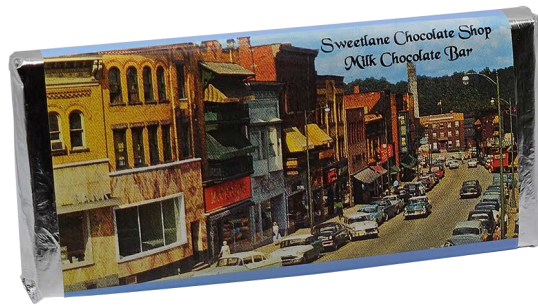

We offer custom printed wrappers for the chocolate bars at **\$1 each.**

Milk | Dark

Individually

| | |
|------|--------|
| 1-25 | \$5.00 |
| 25+ | \$4.75 |
| 100+ | \$4.50 |
| 250+ | \$4.25 |

CHOCOLATE COVERED PINEAPPLES/STRAWBERRIES